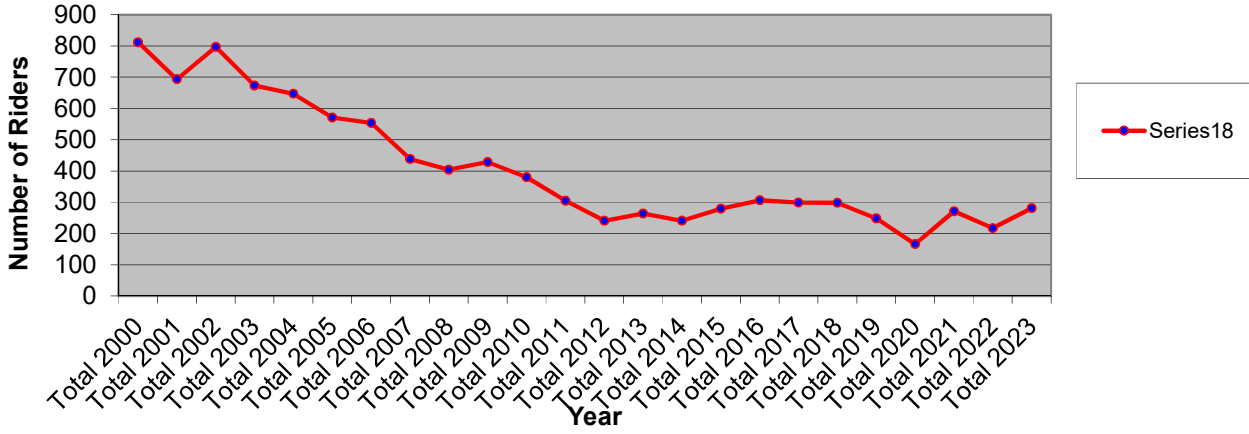

EDATE
Location
EXPERT
ADVANCED
ADVANCED 35
ADVANCED 45
INTERMEDIATE
INT 35 - SPT INT
INTERMEDIATE 45
VINTAGE INT
NOVICE
NOV 35 - SPT NOV
NOVICE 45
TWIN SHOCK
VINTAGE NOVICE
ROOKIE
YOUTH ROOKIE
VINTAGE
VINTAGE ROOKIE
Total Entered

Number of Rides Per Year